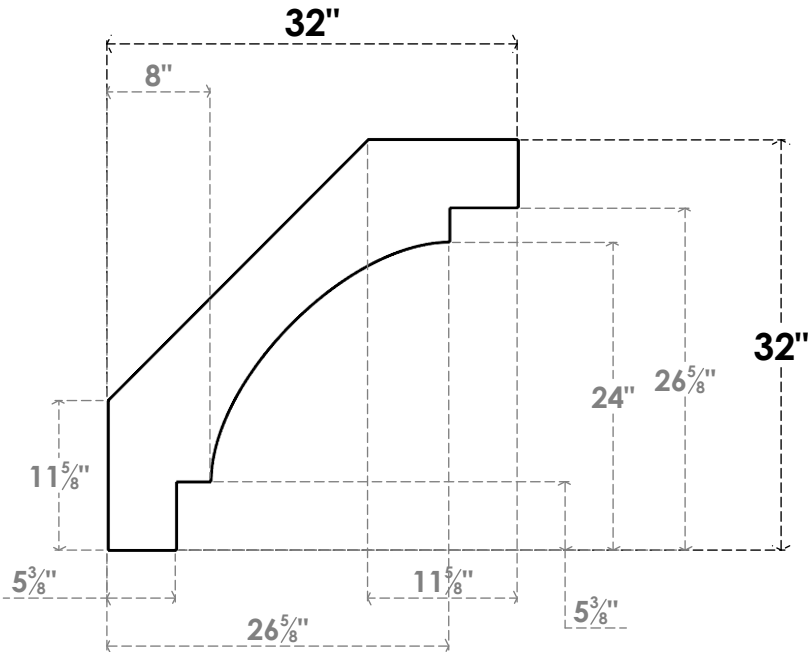

ITEM NUMBER: BRCPC040X32000X32000MRC

4"W X 32"D X 32"H MERCED ARCHITECTURAL GRADE PVC CLOSED KNEE BRACE

SIDE PROFILE

FRONT PROFILE

ISOMETRIC

EKENA MILLWORK
2300 WEST MAIN ST.
CLARKSVILLE, TX 75426
TOLL FREE: 866-607-0453
WWW.EKENAMILLWORK.COM