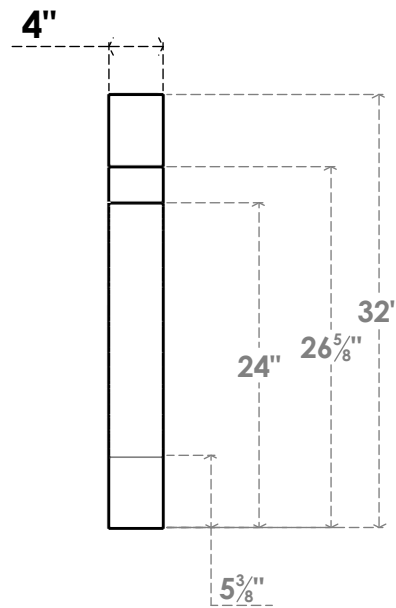

ITEM NUMBER: BRCPC040X32000X32000MRC

4"W X 32"D X 32"H MERCED ARCHITECTURAL GRADE PVC CLOSED KNEE BRACE

SIDE PROFILE

FRONT PROFILE

ISOMETRIC

EKENA MILLWORK
2300 WEST MAIN ST.
CLARKSVILLE, TX 75426
TOLL FREE: 866-607-0453
WWW.EKENAMILLWORK.COM